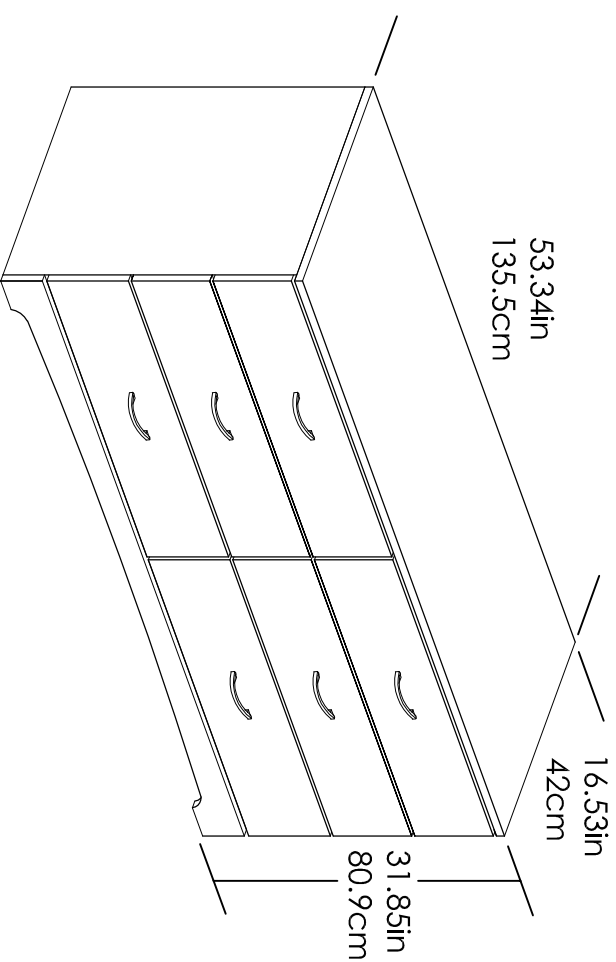

Crescent Point 6 Drawer Dresser

5979325COM

5979330COM

5979303COM

Overall Product Size:

53.34" W x 16.53" D x 31.85" H

135.5cm W x 42cm D x 80.9cm H

Unit Weight : 110.34 lbs (50.05kg)

Interior Drawer dimension :

23.62 in. (60cm) W

4.72 in. (12cm) H

11.3 in. (28.7cm) D

0.72 cubic feet each drawer