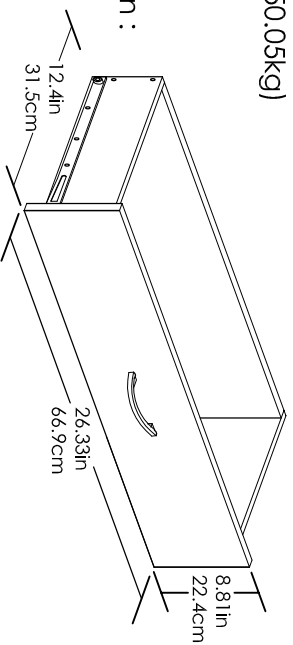

Crescent Point 6 Drawer Dresser

5979325COM

5979330COM

5979303COM

Overall Product Size:

53.34" W x 16.53" D x 31.85" H

135.5cm W x 42cm D x 80.9cm H

Unit Weight : 110.34 lbs (50.05kg)

Interior Drawer dimension :

23.62 in. (60cm) W

4.72 in. (12cm) H

11.3 in. (28.7cm) D

0.72 cubic feet each drawer